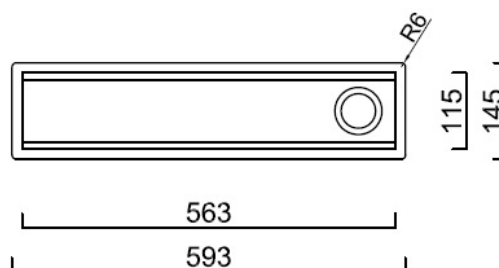

Product Specification Sheet
PSB600K

E&OE – it is recommended all measurements are taken directly from the product. Specification subject to change without notice, always consult the literature supplied with the product. Coloured images are indicative only.